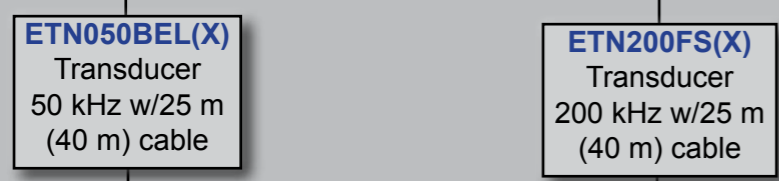

SKIPPER®

GDS102 with 50 and 200 kHz transducer in Ice protected Tank

DISPLAY

Junction Box

SKIPPER Electronics AS
www.skipper.no
Tel. +47 23 30 22 70
Fax. +47 23 30 22 71
sales@skipper.no

Transducer

BOTTOM PARTS