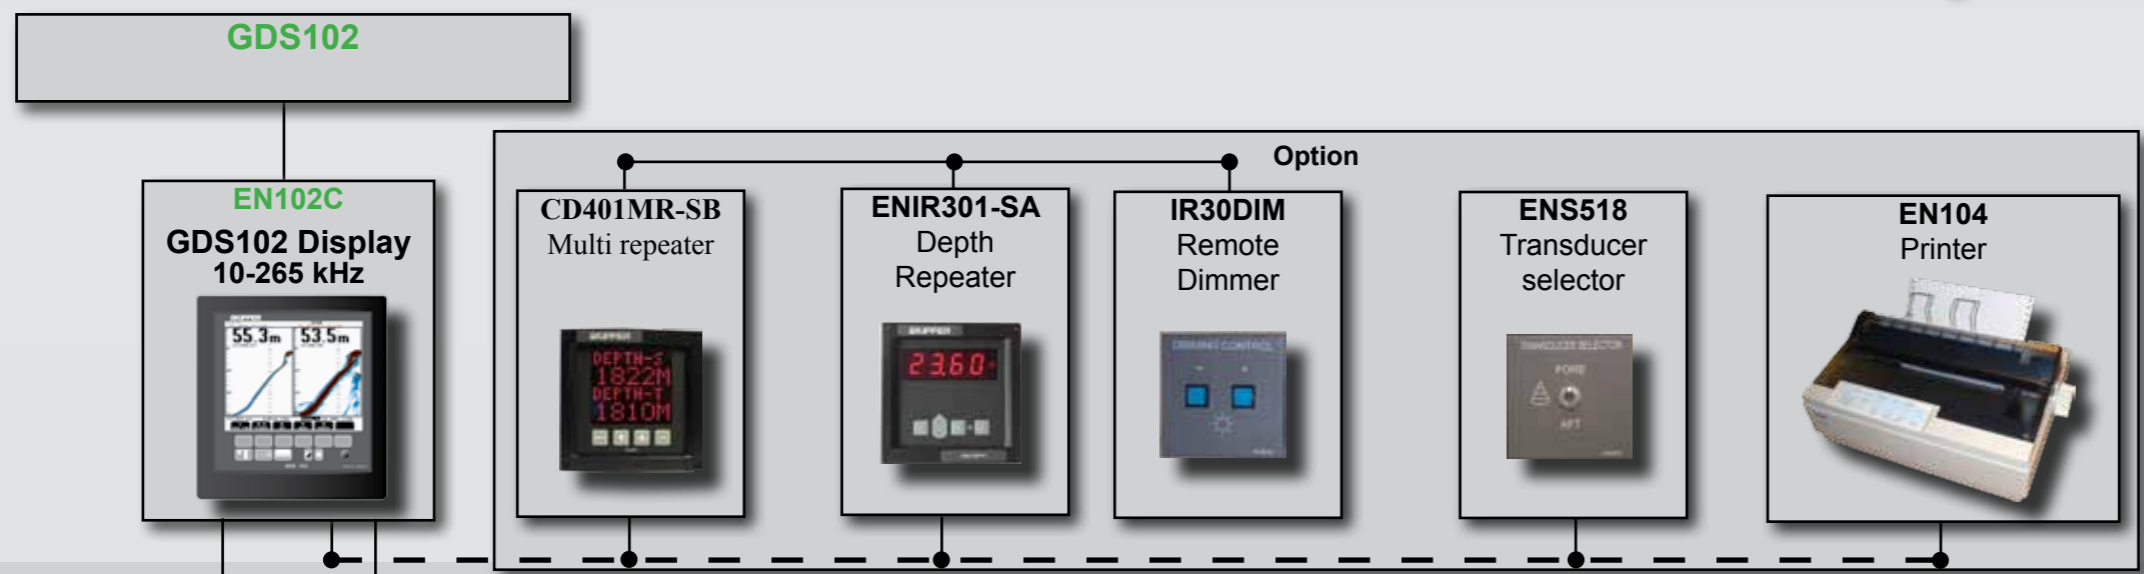

SKIPPER®

GDS102 with 50 and 200 kHz transducer in Ice protected Tank

DISPLAY

Junction Box

SKIPPER Electronics AS
www.skipper.no
Tel. +47 23 30 22 70
Fax. +47 23 30 22 71
sales@skipper.no

Transducer

BOTTOM PARTS