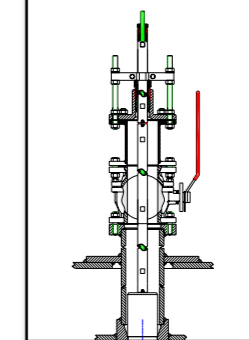

## SY-DL850DDB-SB SKIPPER DL 850 Docking Double hull ball valve stainless 270kHz

DISPLAY

DL850 Doppler  
Speed Log

ELECTRONIC  
UNIT/  
TRANS-  
CEIVER

SKIPPER Electronics AS  
www.skipper.no  
Tel. +47 23 30 22 70  
Fax. +47 23 30 22 71  
sales@skipper.no

SENSOR

DL850S27G-SB  
Log Sensor for  
100 mm  
Sea Valve

DB-100-SB  
100 mm Sea Valve  
Double bottom  
Ball Valve

BOTTOM  
PARTS