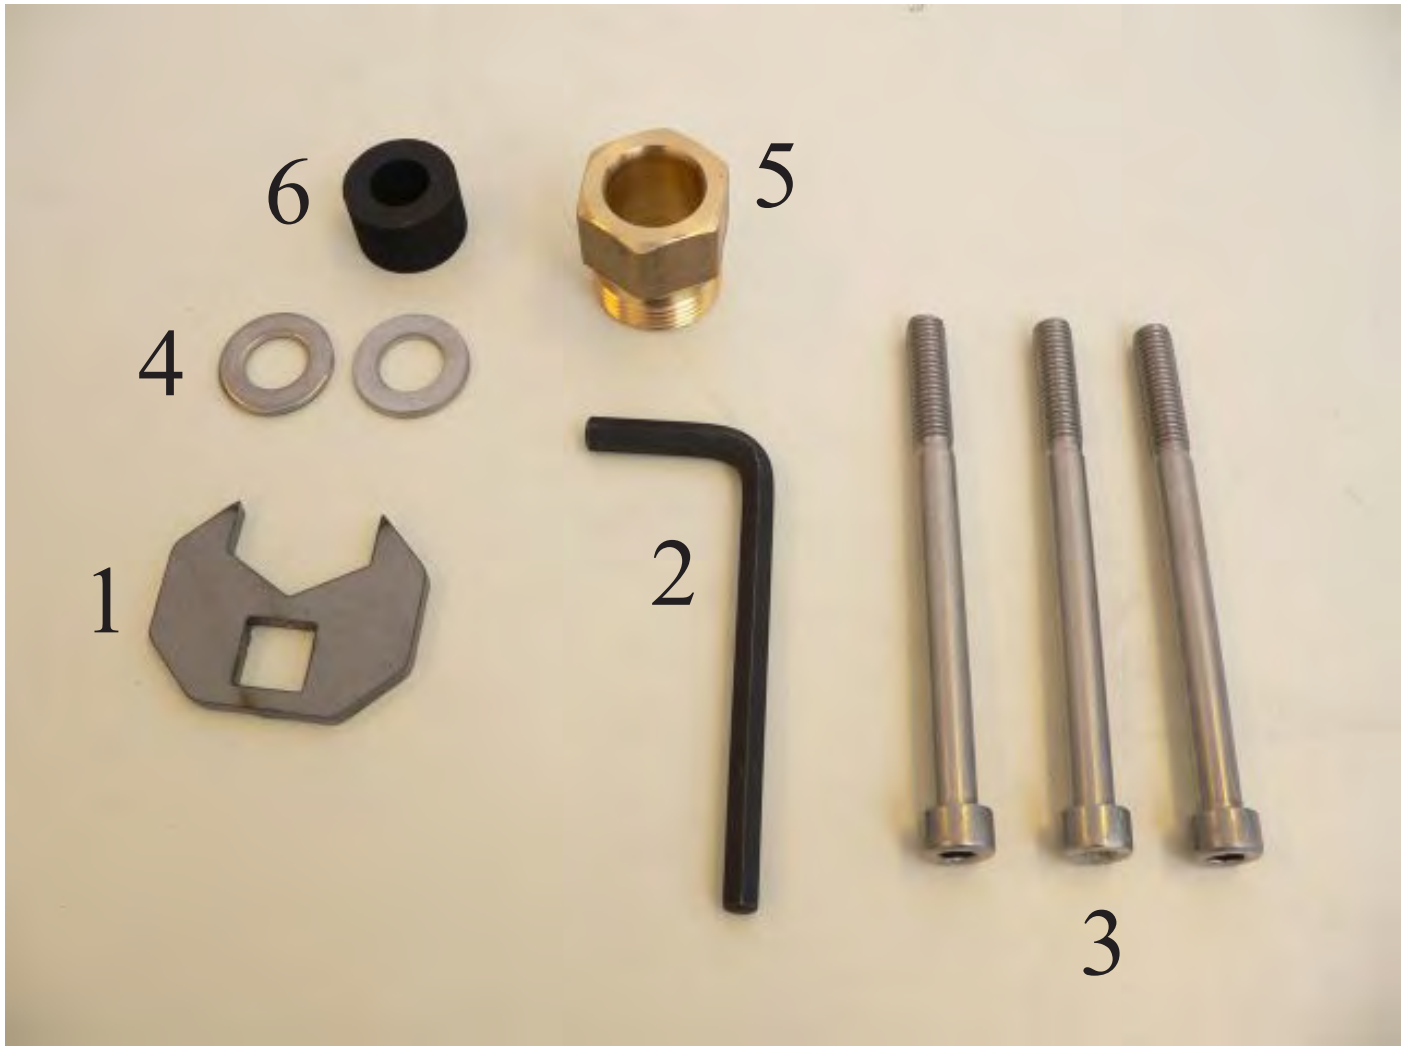

Shipping kit 24/38 kHz transducer combo tank

SHIPPING KIT

Item no	Description	Part number	Drawing number/ info	Qty
1	Special wrench/tool TC-2012	ZOA-01005		1
2	Allen key 911/M6	ZOA-01003		1
3	Allen screw SCREW M8X100 in6kt A4 70 DIN912	ZOA-01053		3
4	Washer stainless DIN125/A-13/A2 M12	ZOA-01009		2
5	Bronze nut PG-Nipple TC-2013	ZOA-01017	TC-2013	1
6	Rubber gasket Ø23,5/12,5x15 mm SB-6029	ZOA-01008	SB-6029	1