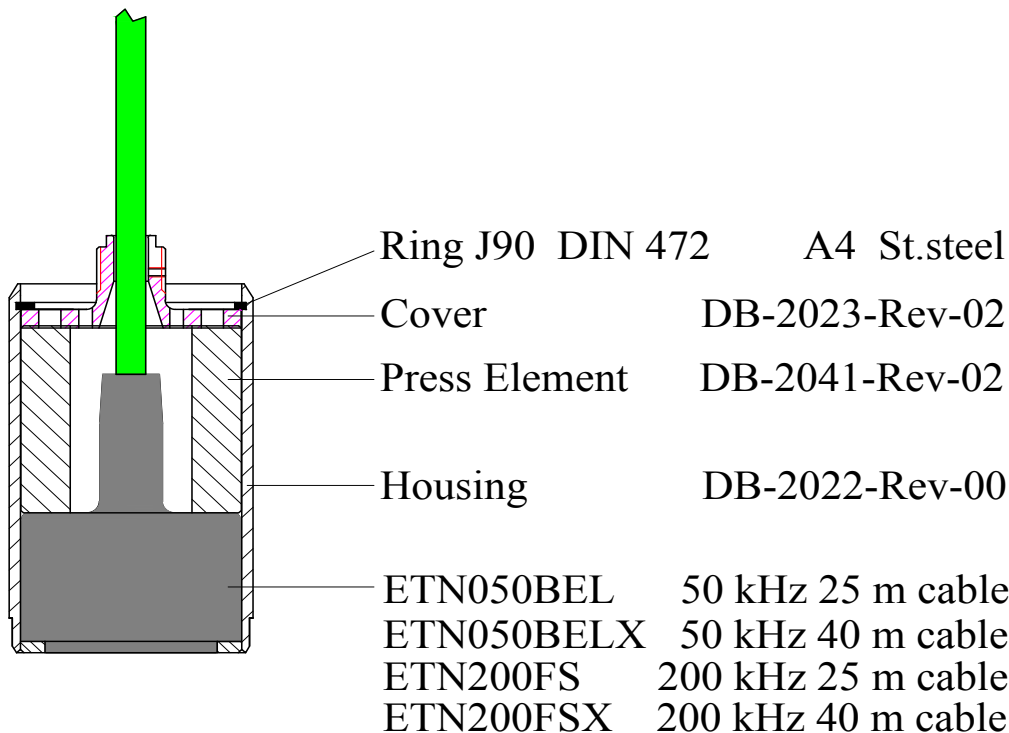

Transducer for gate valve SB-100 / DB-100

- ETN050G, TRANSDUCER TGM 60-50-25L, 25 m cable, with acc. for GV
- ETN050XG, TRANSDUCER TGM 60-50-40L, 40 m cable, with acc. for GV
- ETN200SG, TRANSDUCER TGM-50-200-25L, 25 m cable, with acc. for GV
- ETN200SXG, TRANSDUCER TGM-50-200-40L, 40 m cable, with acc. for GV

Item no	Description	Part number	Drawing number/info	Qty
1	Transducer 50 or 200 kHz for 100 mm gate valve		Factory installed	1
2	TRANSDUCER CABLE, JUNCTION BOX 1151/ZWR	ZZL-01019		1