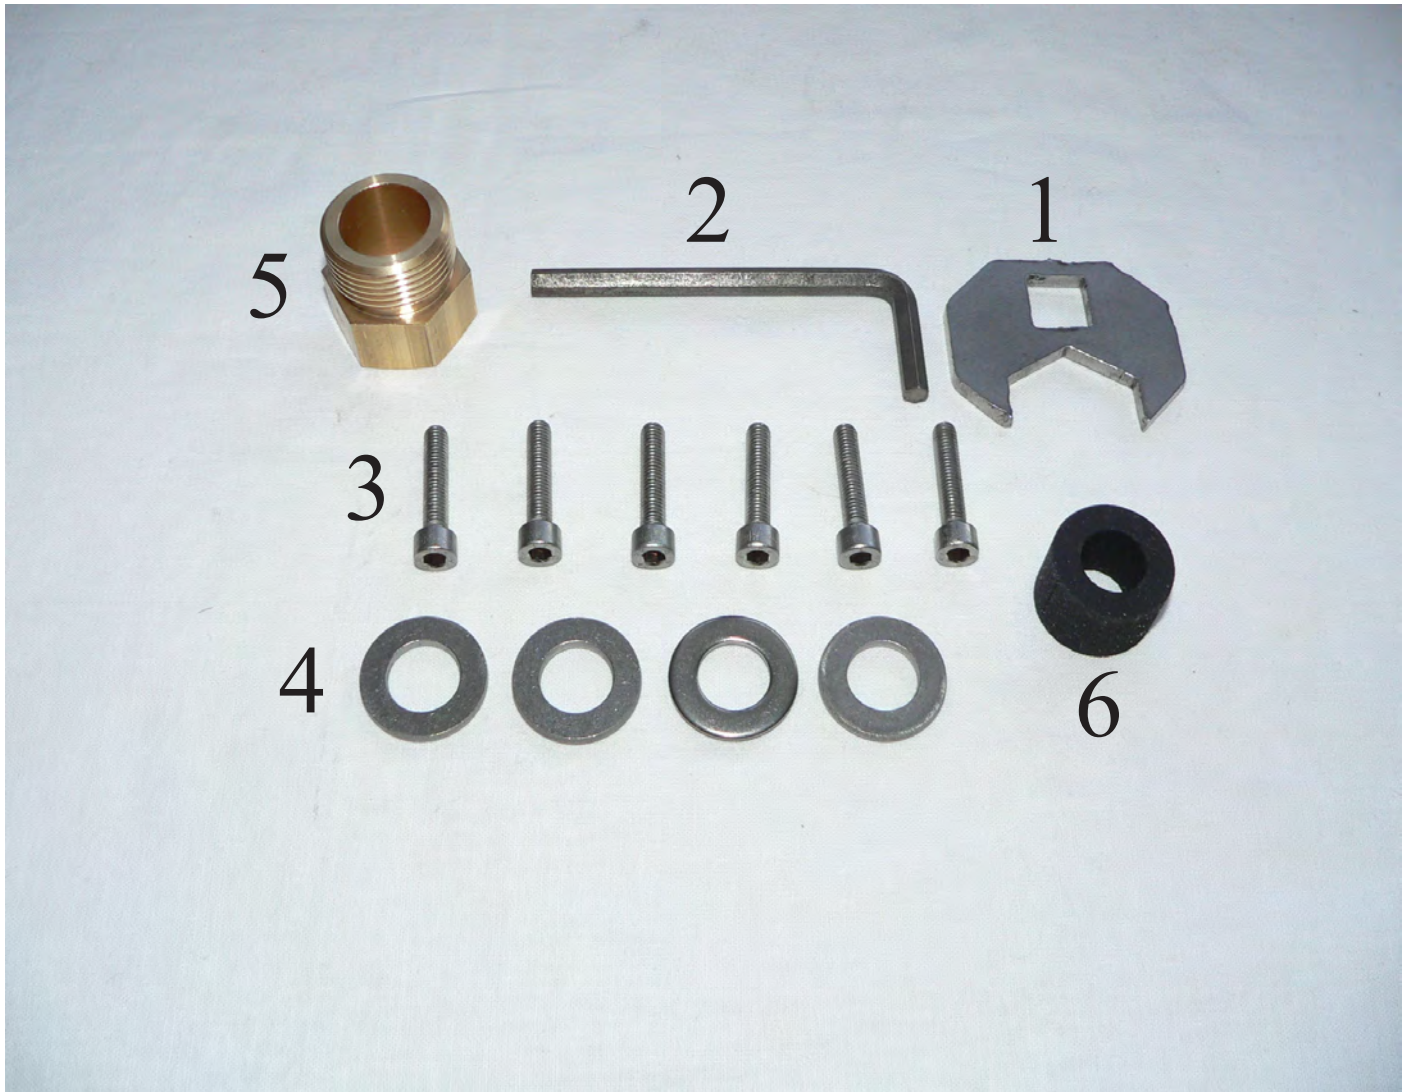

INSTKITALUC-SA, 50/200 kHz INSTALLATION KIT FOR ALUMINIUM COMBO TANK

Item no	Description	Part number	Drawing number/info	Qty
1	Special wrench/tool TC-2012	ZOA-01005		1
2	Allen key 911/M5	ZOA-01057		1
3	Screw M5 x 25 mm DIN912 A4	ZOA-01082		6
4	Washer stainless DIN125/A-13/A2 M12	ZOA-01009		4
5	Bronze nut PG-Nipple TC-2013	ZOA-01017	TC-2013	1
6	Rubber gasket Ø23,5/12,5 x 15 mm SB-6029	ZOA-01008	SB-6029	1