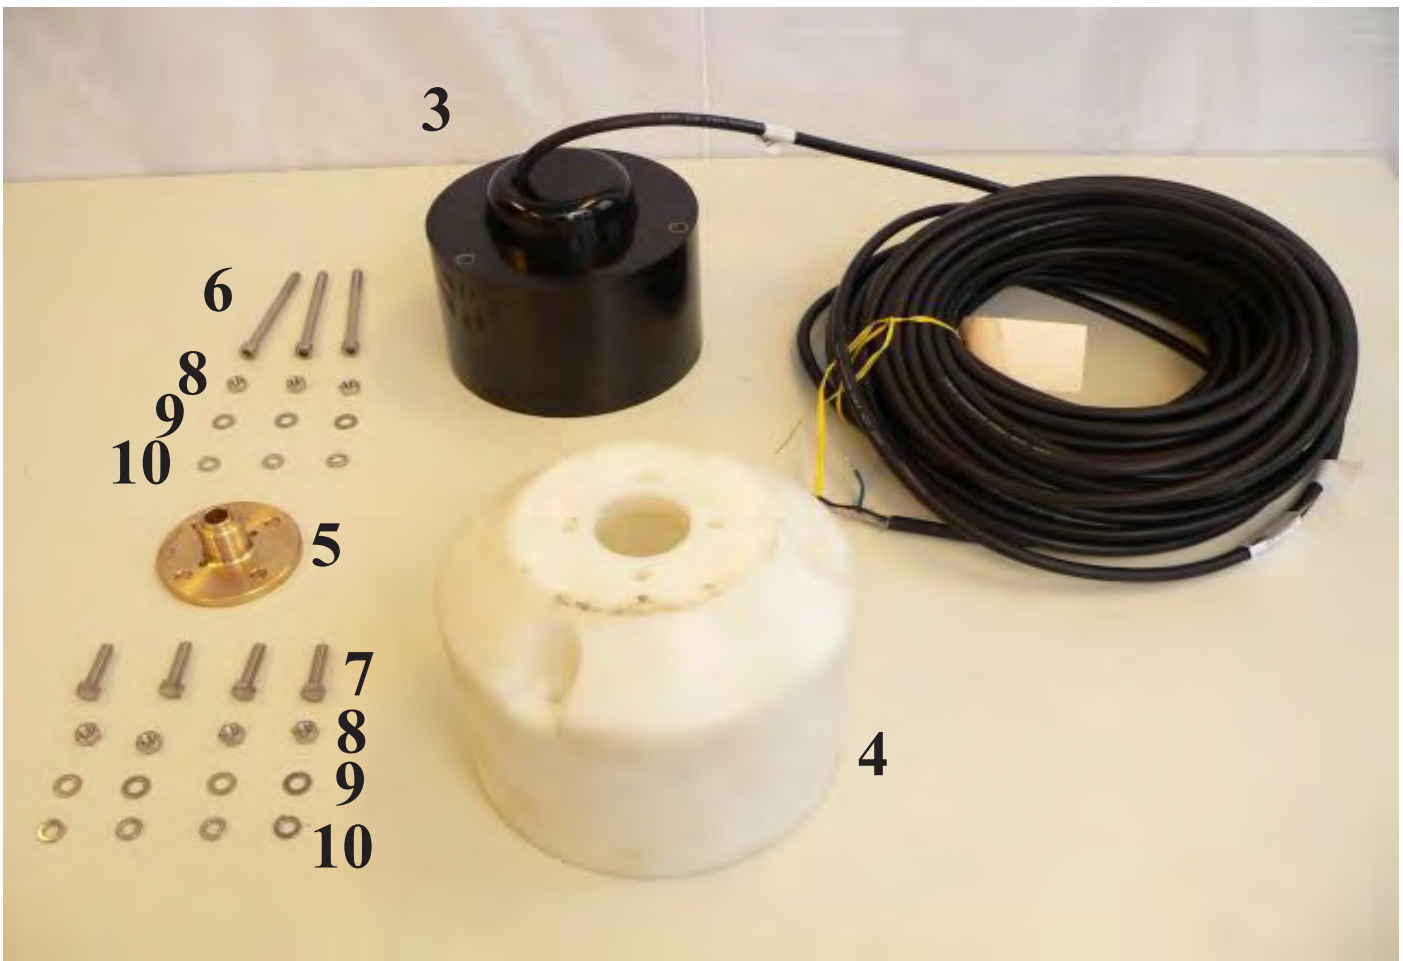

Item no	Description	Part number	Drawing number/info	Qty
3	TRANSDUCER PN: 41-221-1-01, 40 m cable, No accessories	ETN38M	41-221-1-01	1
4	GATE VALVE 200mm, TRANSD. HOUSING POLYETYLEN, for SB-200-ECH	SB-4002	SB-4002	1
5	Sea Valve, Cover Brass for DL270 Sensor,Transd. Housing	DB-2023	DB-2023	1
6	Allen screw SCREW M8X100 in6kt A4 70 DIN912	ZOA-01053		3
7	Bolt M8x35 mm DIN933 A4 80	ZOA-01154		4
8	Nut M8 DIN934 A4	ZOA-01072		7
9	Washer 8,4x16x1,6 mm DIN125 A4	ZOA-01084		7
10	Split washer M8 DIN127 A4	ZOA-01070		7