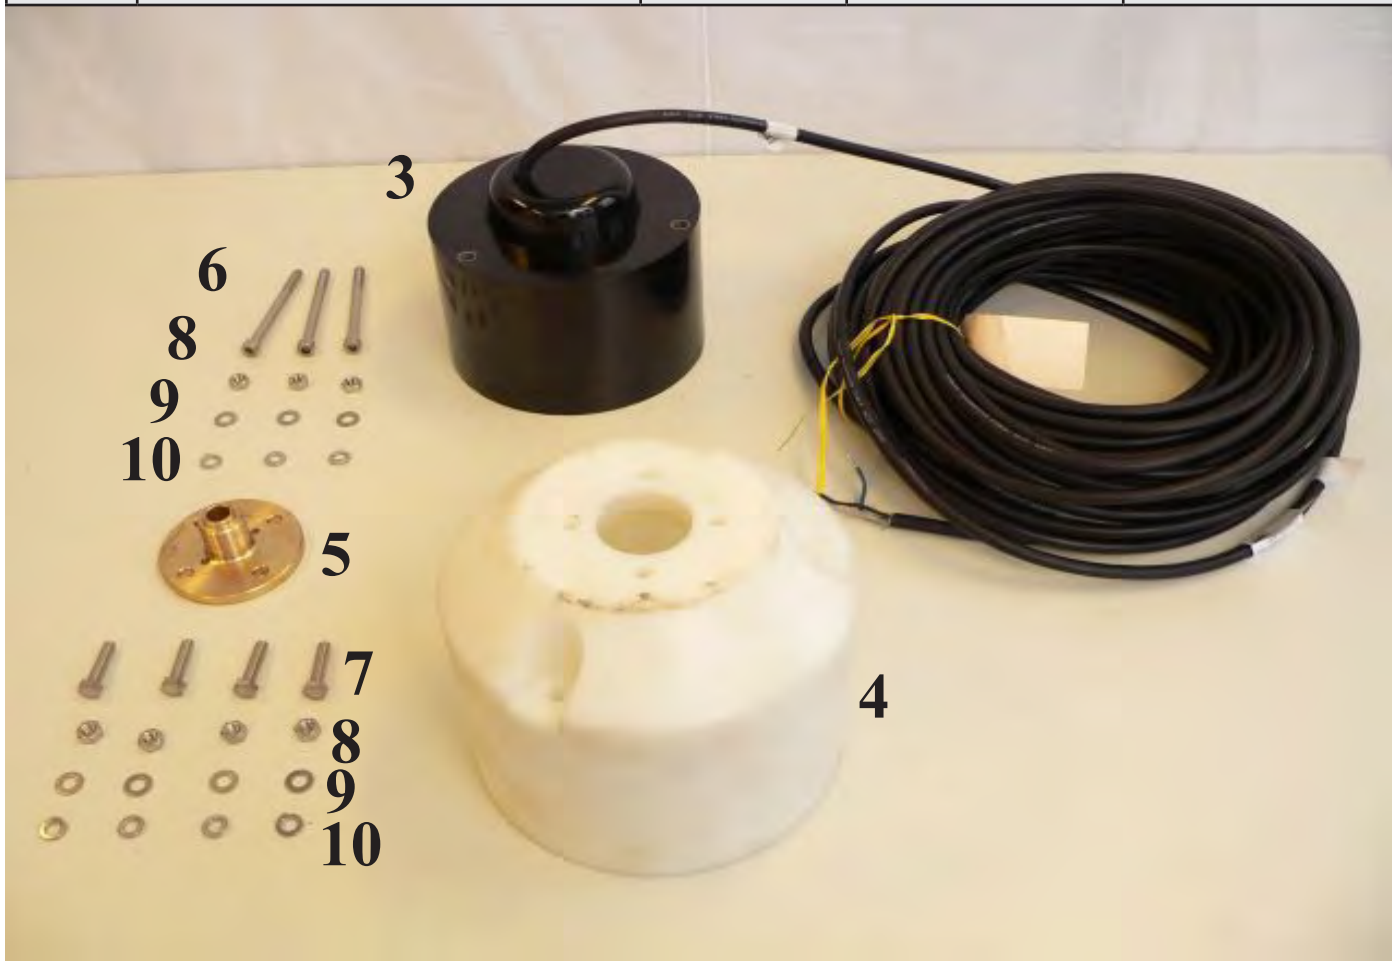

Transducers for 200 mm gate valve SB-200

- ETN024G, TRANSDUCER M181-24-40L, 40 m cable, with acc. for GV

Item no	Description	Part number	Drawing number/info	Qty
1	Transducer 24 kHz for 200 mm gate valve	See below	Factory mounted	1
2	TRANSDUCER CABLE, JUNCTION BOX 1151/ZWR	ZZL-01019		1