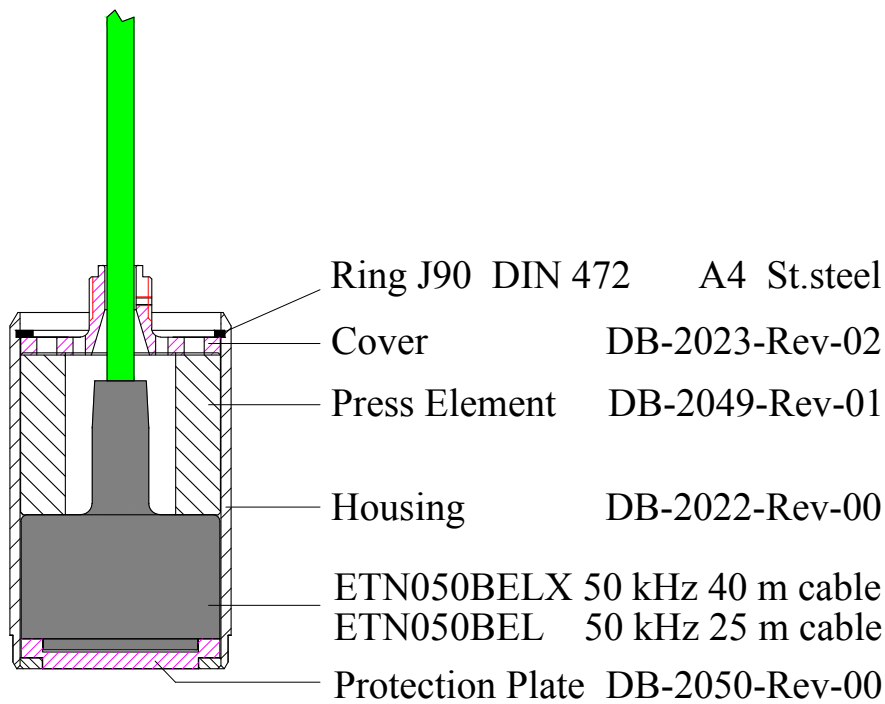

- **ETN050GI, TRANSDUCER TGM 60-50-25L, 25 m cable,with acc. for ice GV**
- **ETN050XGI, TRANSDUCER TGM 60-50-40L, 40 m cable,with acc. for ice GV**